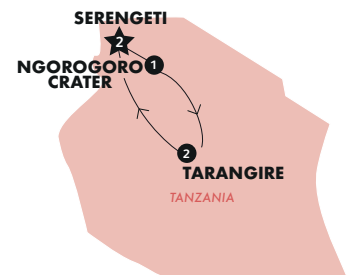

PAY IN FULL BY 30 NOVEMBER 2019

* Save up to 10% off Early Payment Discount applies to new bookings only, made between 1 August 2019 and 30 November 2019. Early Payment Discount is valid on applicable Africa trips 7+ days as listed in Contiki's Europe Summer 2020/21 brochure, excluding Marangou Kili Climb. Discount applies to the land portion of trip only and does not include intra trip air, taxes, game park fees or pre and post accommodation. A non-refundable deposit of A$200 per person, per trip is required within 5 days of booking with full payment due on 30 November 2019 to be eligible for the offer. Early Payment Discount is combinable with brochure discounts but cannot be combined with group discounts or any other promotional offer. Multi-trip discount is not available on Okavango Deltas & Deserts. Offer valid for bookings made in Australia only. See contiki.com/booking-conditions for full booking for the most up to date booking, payment and cancellation conditions as offer is subject to change and may be altered or withdrawn at any time. Early payment discounts are subject to availability and may be withdrawn at any time. Save up to $817 is based on Southern Africa Safari departing 22 December 2020.